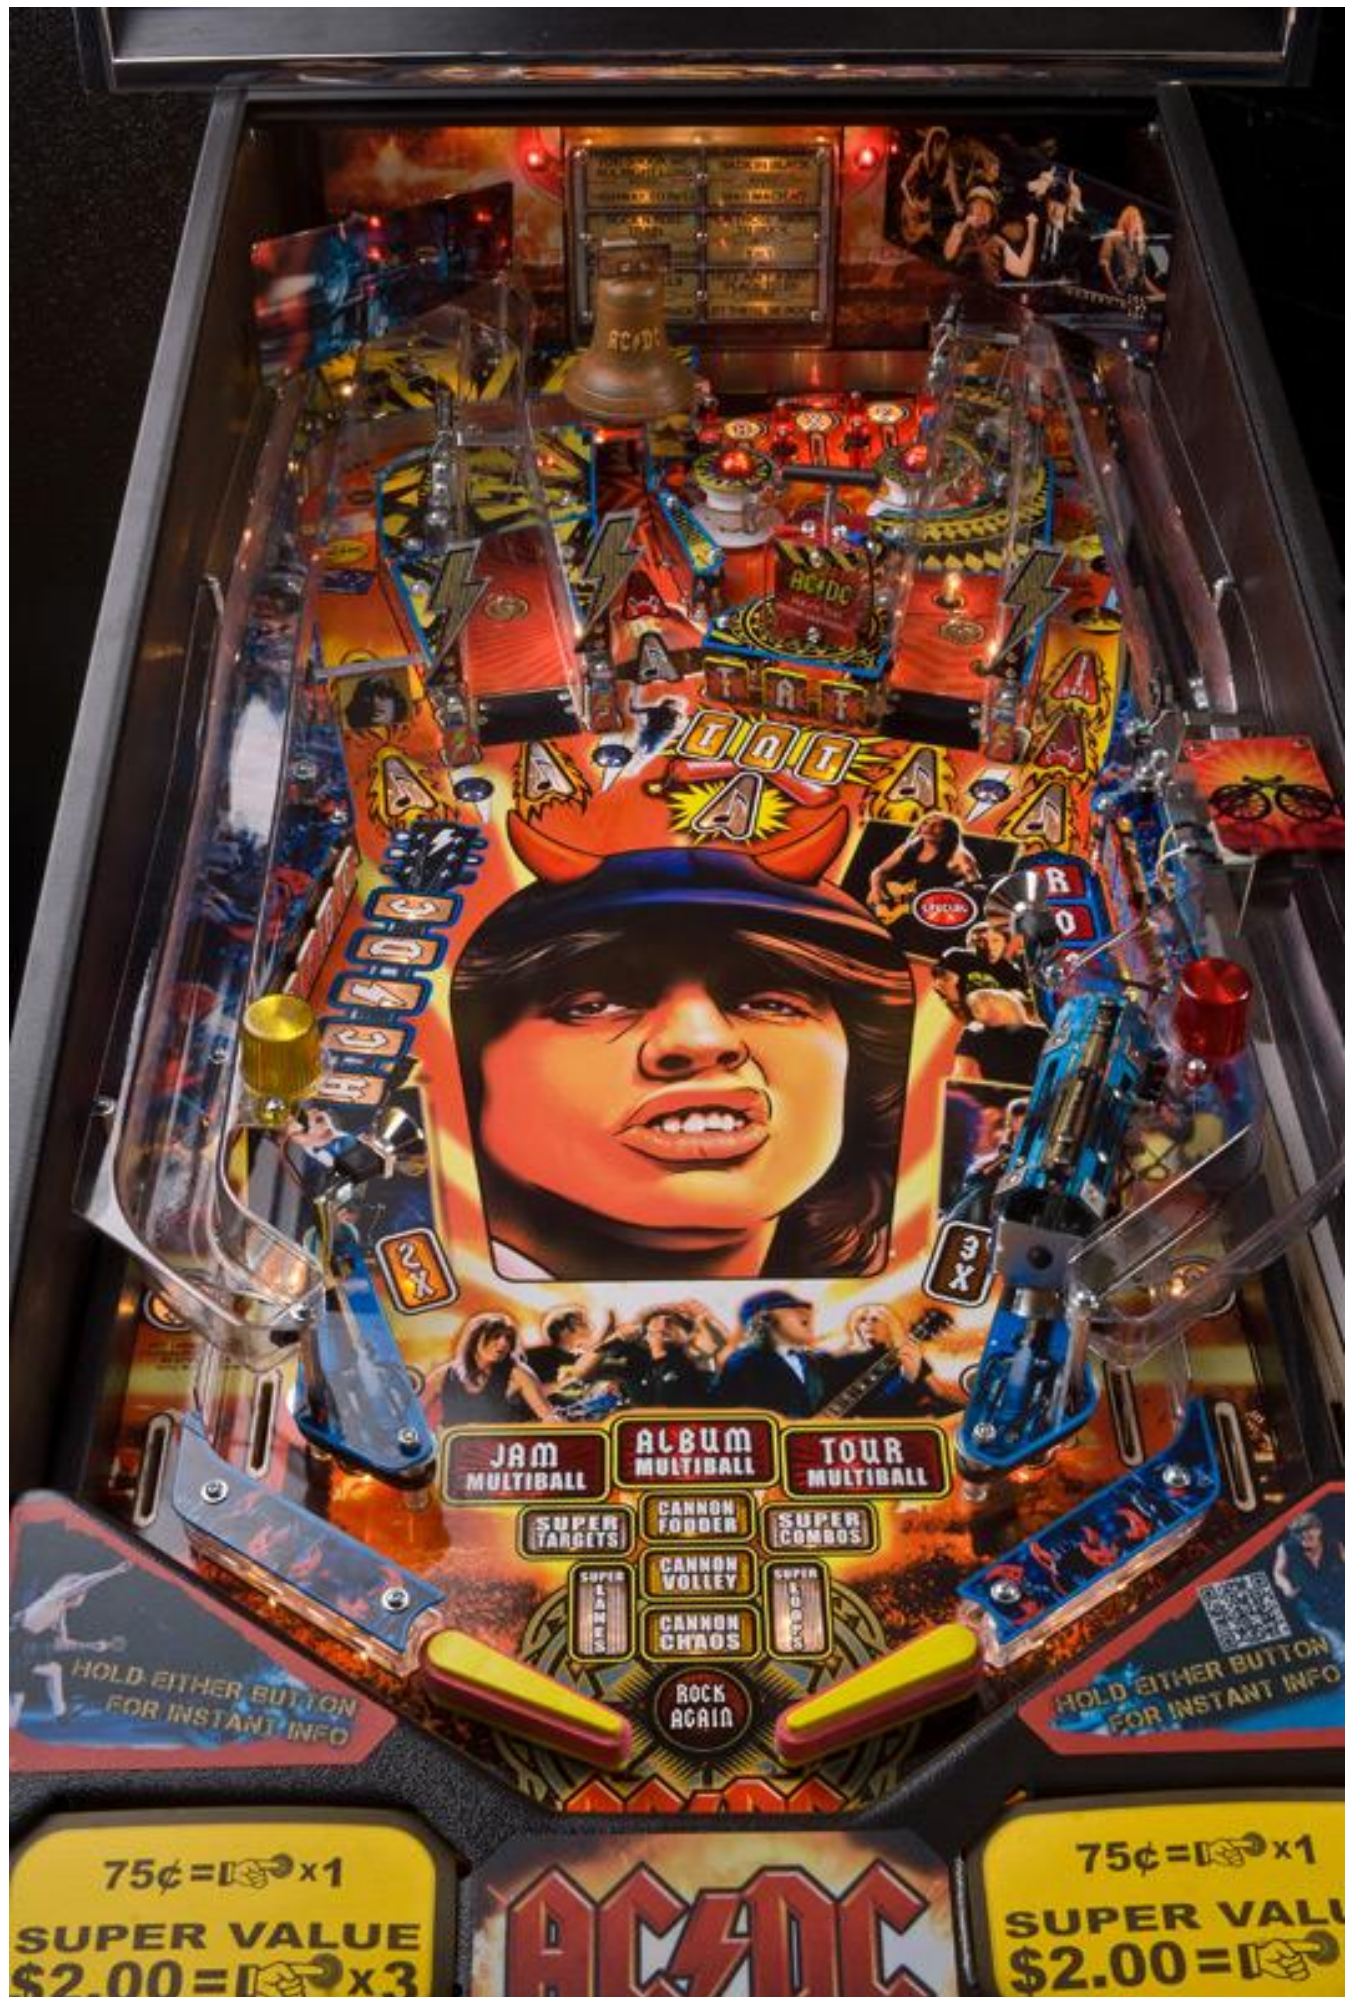

AC/DC PRO MODEL

HOLD EITHER BUTTON FOR INSTANT INFO

HOLD EITHER BUTTON FOR INSTANT INFO

75¢ = [coin icon] x1
SUPER VALUE
\$2.00 = [coin icon] x3

75¢ = [coin icon] x1
SUPER VALUE
\$2.00 = [coin icon] x3

- JAM MULTIBALL
- ALBUM MULTIBALL
- TOUR MULTIBALL
- SUPER TARGETS
- CANNON FODDER
- SUPER COMBOS
- SUPER LAMES
- CANNON VOLLEY
- SUPER DUCKS
- CANNON CHAOS
- ROCK AGAIN

AC/DC